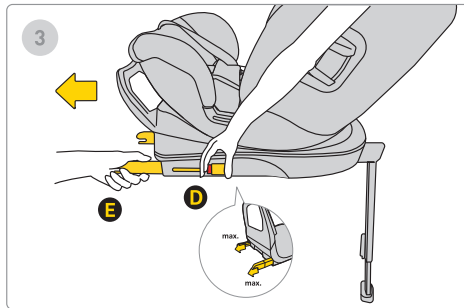

Installation using Isofix system