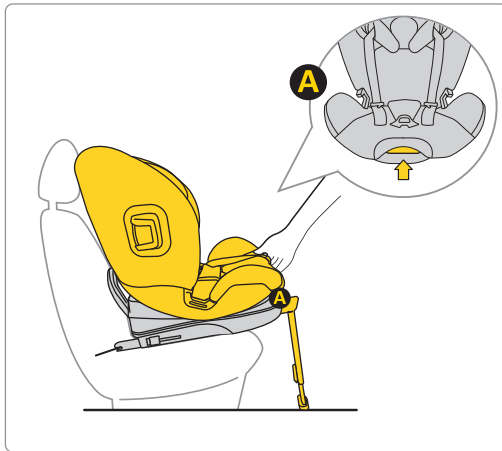

Installation using Isofix system 40-125 cm

1

40-125 cm
max. 21 kg

Warning urgent:

Seat applicable in range from 40cm
only with approved insert - sold separately

Installation using Isofix system 76-105 cm

1

76-105 cm
max. 21 kg