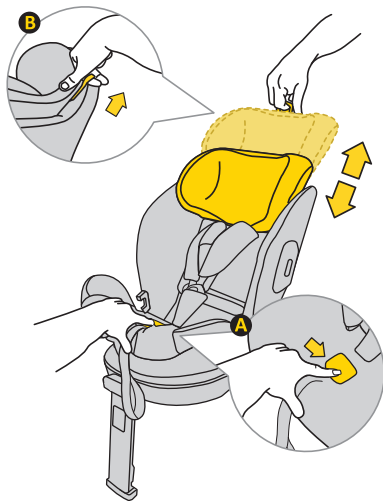

Installation using Isofix system 40-125 cm

1

40-125 cm
max. 21 kg

Warning urgent:

Seat applicable in range from 40cm
only with approved insert - sold separately

Installation using Isofix system 76-105 cm

1

76-105 cm
max. 21 kg

Insert (sold separately)

Child safety

1

2

Child safety

3

4

5

Installation using 3-point belt: 105-150 cm only in upright position

1

105-150 cm

Installation using 3-point belt: 105-150 cm

105-150 cm

105-150 cm

Child safety 105-150 cm

1