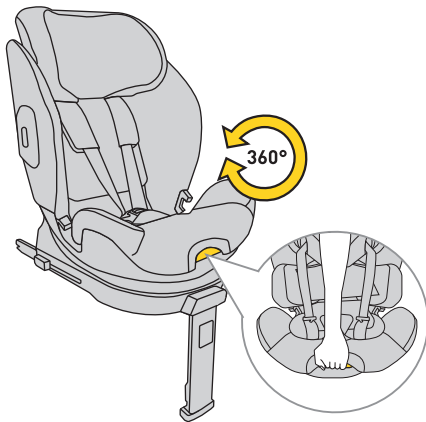

Bumper

3

4

Rotation

1

Installation using Isofix system 61-125 cm

1

61-125 cm
max. 21 kg

Installation using Isofix system 40-125 cm

1

40-125 cm
max. 21 kg

Warning urgent:

Seat applicable in range from 40cm
only with approved insert - sold separately

Installation using Isofix system 76-105 cm

1

76-105 cm
max. 21 kg