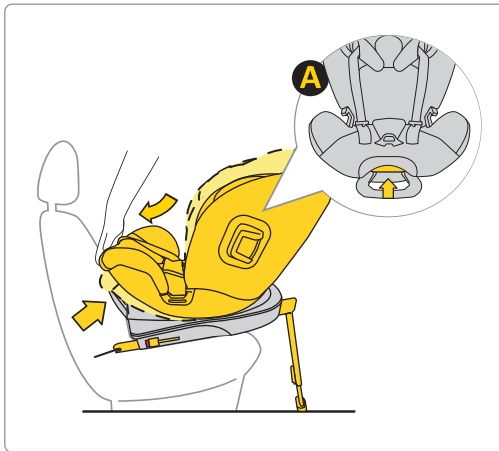

Bumper

3

4

Rotation

1

Installation using Isofix system 61-125 cm

1

61-125 cm
max. 21 kg

Installation using Isofix system 40-125 cm

1

40-125 cm
max. 21 kg

Warning urgent:

Seat applicable in range from 40cm
only with approved insert - sold separately

Installation using Isofix system 76-105 cm

1

76-105 cm
max. 21 kg