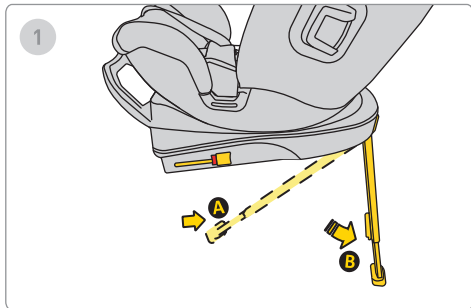

Installation using Isofix system