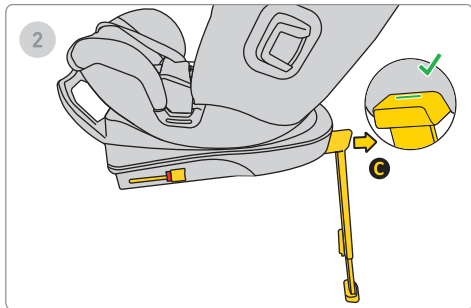

Installation using Isofix system