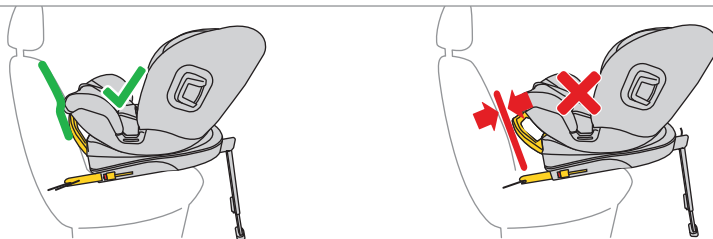

Installation using Isofix system

5