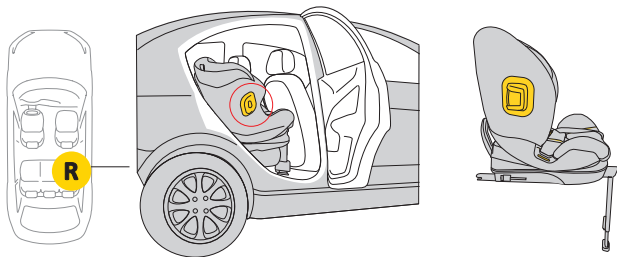

Avionaut Stardust car seat can be installed in the vehicle in both directions.

It is totally forbidden any alterations or additions to the device without the approval of the Type Approval Authority.

Additional accessories

Installation using Isofix system

Installation using Isofix system

5

Installation using Isofix system

6

Bumper

1

2

Bumper

3

4

Rotation

1

Installation using Isofix system 61-125 cm

1

61-125 cm
max. 21 kg