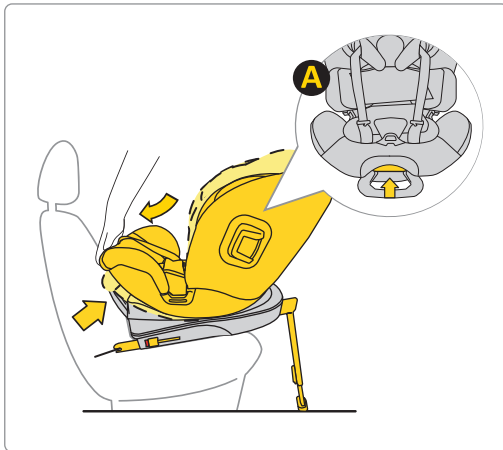

Installation using Isofix system 40-125 cm

1

40-125 cm
max. 21 kg

Warning urgent:

Seat applicable in range from 40cm
only with approved insert - sold separately

Installation using Isofix system 76-105 cm

1

76-105 cm
max. 21 kg

Insert (sold separately)

Child safety

1

2

Child safety

3

4

5