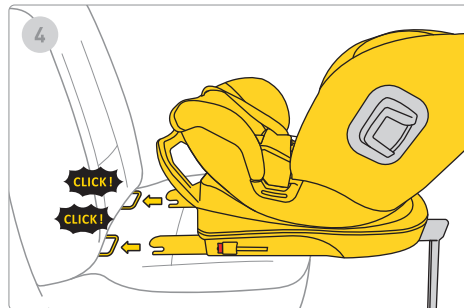

Installation using Isofix system