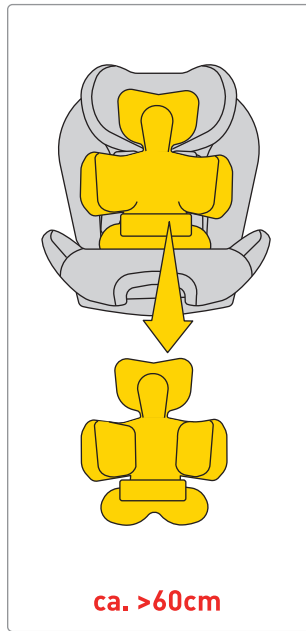

Insert (sold separately)