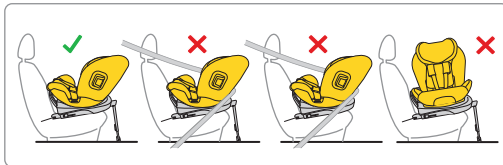

Installation using Isofix system 40-125 cm

1

40-125 cm
max. 21 kg

Warning urgent:

Seat applicable in range from 40cm
only with approved insert - sold separately

Installation using Isofix system 76-105 cm

1

76-105 cm
max. 21 kg

Insert (sold separately)

Child safety

1

2

Child safety

3

4

5

Installation using 3-point belt: 105-150 cm only in upright position

1

105-150 cm

Installation using 3-point belt: 105-150 cm

105-150 cm

105-150 cm

Child safety 105-150 cm

1