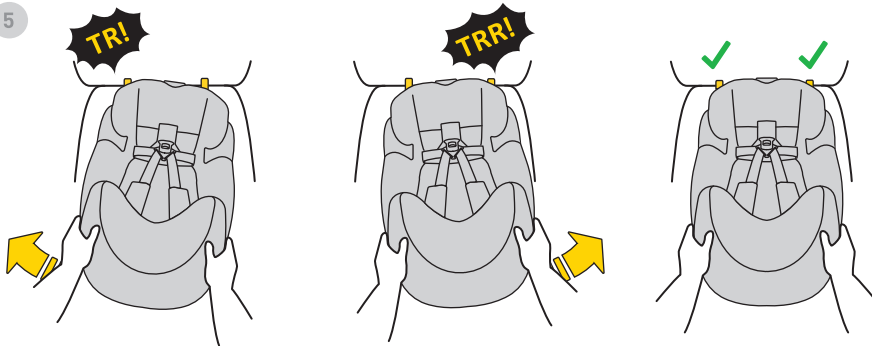

Installation using Isofix system

5