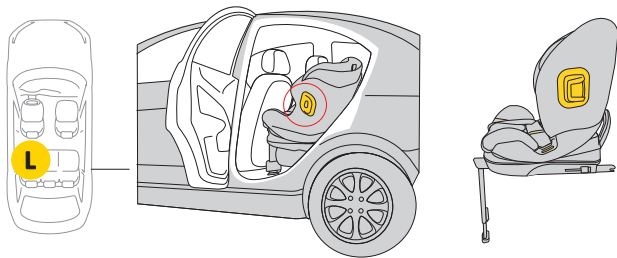

Avionaut Stardust car seat can be installed in the vehicle in both directions.

It is totally forbidden any alterations or additions to the device without the approval of the Type Approval Authority.

Additional accessories

Installation using Isofix system

Installation using Isofix system

5

Installation using Isofix system

6

Bumper

1

2

Bumper

3

4

Rotation

1

Installation using Isofix system 61-125 cm

1

61-125 cm
max. 21 kg