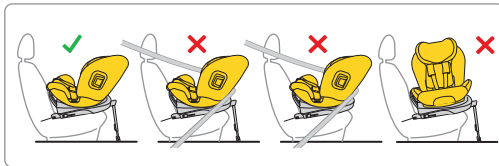

Bumper

3

4

Rotation

1

Installation using Isofix system 61-125 cm

1

61-125 cm
max. 21 kg

Installation using Isofix system 40-125 cm

1

40-125 cm
max. 21 kg

Warning urgent:

Seat applicable in range from 40cm
only with approved insert - sold separately

Installation using Isofix system 76-105 cm

1

76-105 cm
max. 21 kg